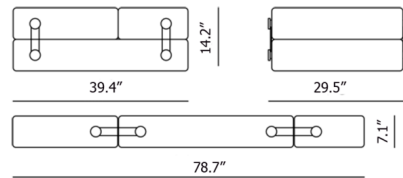

### Specifications

COLOR	Artemis Yellow
BODY FINISH	N/A
WATTAGE	N/A
DIMMER	N/A
DIMENSIONS	78.74"W x 7.09"H x 29.53"D
BULB	N/A
COUNTRY OF ORIGIN	Italy

CLICK TO VIEW PRODUCT

Notes: