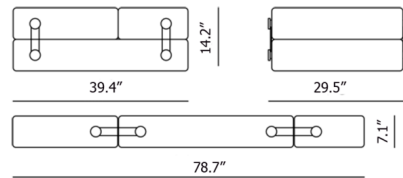

Lightology

lightology.com
866-954-4489
04-23-26

Project: _____

Company: _____

Location: _____ Fixture Type: _____

SPEC #: **KRL1417457**

Approved On: _____ Approved By: _____

Trix Outdoor Pouf By Kartell

Description

The Trix Outdoor Pouf is composed of three cushions linked by elastic bands which can be easily rotated to transform the pouf into a variety of configurations. From an ottoman to a chaise lounge to a daybed, Trix can serve a number of purposes in a space. The cushions are made of draining polyurethane blocks with a removeable, water-repellent fabric cover.

Shown in artemis yellow

Specifications

COLOR	Artemis Yellow
BODY FINISH	N/A
WATTAGE	N/A
DIMMER	N/A
DIMENSIONS	78.74"W x 7.09"H x 29.53"D
BULB	N/A
COUNTRY OF ORIGIN	Italy

CLICK TO VIEW PRODUCT

Notes: