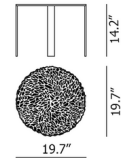

By Kartell

Description

The T-Table Side Table features an elegant texture reminiscent of embroidery made of molded PMMA acrylic. The round tabletop features an array of organically-shaped openings, making use of negative space as a design element. The table top is supported by a trio of ridged legs.

Shown in clear

Specifications

COLOR	N/A
BODY FINISH	Clear
WATTAGE	N/A
DIMMER	N/A
DIMENSIONS	19.69"W x 11.02"H
BULB	N/A
COUNTRY OF ORIGIN	Italy

CLICK TO VIEW PRODUCT

Notes: