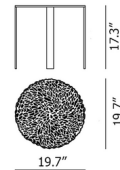

By Kartell

Description

The T-Table Side Table features an elegant texture reminiscent of embroidery made of molded PMMA acrylic. The round tabletop features an array of organically-shaped openings, making use of negative space as a design element. The table top is supported by a trio of ridged legs.

Shown in clear

Specifications

COLOR	N/A
BODY FINISH	Clear
WATTAGE	N/A
DIMMER	N/A
DIMENSIONS	19.69"W x 11.02"H
BULB	N/A
COUNTRY OF ORIGIN	Italy

CLICK TO VIEW PRODUCT

Notes: