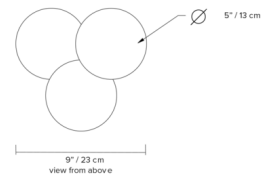

CLICK TO VIEW PRODUCT

Notes: