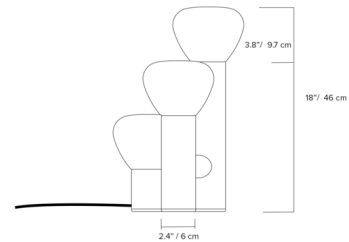

CLICK TO VIEW PRODUCT

Notes: