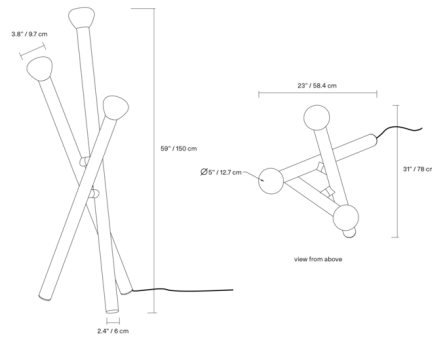

CLICK TO VIEW PRODUCT

Notes: