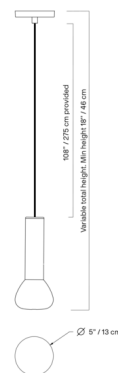

Description

The Parc Single Pendant was inspired by the shape of a flashlight, recalling childhood memories of time spent playing outside in nature. Parc's use of simple, geometric forms creates a playful aesthetic that will complement a wide variety of decor styles. The pendant is available with a cord only (to hang straight down) or with a cord, suspension cable, and ceiling anchor (to hang the pendant at an angle). Recommended dimmers listed below. Other ELV (electronic low voltage) dimmers with reverse phase or trailing edge control may be compatible.

LUTRON - MAESTRO MAELV-600LUTRON - SKYLARK SELV-300PLUTRON - SKYLARK CTELV-303PLUTRON - DIVA
 DVELV-300PLEGRAND - ADORNE TRUE UNIVERSAL

Specifications

COLOR Frosted
 BODY FINISH Burgundy
 WATTAGE 4.5W
 DIMMER Low Voltage Electronic
 DIMENSIONS 5"W x 12"H
 BULB INCLUDED 1 x JCD/G9/4.5W/120V LED
 COUNTRY OF ORIGIN Canada

Technical Information

COLOR RENDERING 80 CRI
 LAMP COLOR 2700K
 LUMENS/WATT 70.89
 LUMINOUS FLUX 319 lumens

Shown in burgundy / frosted

Cord + Cable

Cord

CLICK TO VIEW PRODUCT

Notes: