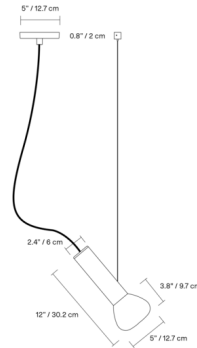

Lightology

lightology.com
866-954-4489
07-09-26

Project: _____
Company: _____
Location: _____ Fixture Type: _____
SPEC #: **LAM1417529**
Approved On: _____ Approved By: _____

Parc Single Pendant By Lambert & Fils Studio

Description

The Parc Single Pendant was inspired by the shape of a flashlight, recalling childhood memories of time spent playing outside in nature. Parc's use of simple, geometric forms creates a playful aesthetic that will complement a wide variety of decor styles. The pendant is available with a cord only (to hang straight down) or with a cord, suspension cable, and ceiling anchor (to hang the pendant at an angle). Recommended dimmers listed below. Other ELV (electronic low voltage) dimmers with reverse phase or trailing edge control may be compatible.

LUTRON - MAESTRO MAELV-600LUTRON - SKYLARK SELV-300PLUTRON - SKYLARK CTELV-303PLUTRON - DIVA
DVELV-300PLEGRAND - ADORNE TRUE UNIVERSAL

Specifications

COLOR . . . . . Frosted
BODY FINISH . . . . . Burgundy
WATTAGE 4.5W
DIMMER . . . . . Low Voltage Electronic
DIMENSIONS . . . . . 5"W x 12"H
BULB INCLUDED . . . . . 1 x JCD/G9/4.5W/120V LED
COUNTRY OF ORIGIN . . . . . Canada

Technical Information

COLOR RENDERING . . . . . 80 CRI
LAMP COLOR 2700K
LUMENS/WATT 70.89
LUMINOUS FLUX . . . . . 319 lumens

CLICK TO VIEW PRODUCT

Notes: