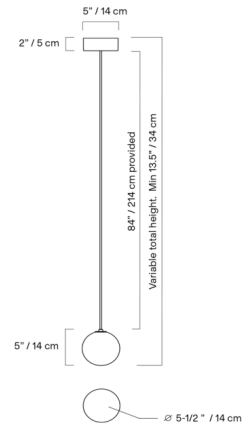

Shown in burgundy / opal

Specifications

COLOR	Opal
BODY FINISH	Burgundy
WATTAGE	4.5W
DIMMER	Low Voltage Electronic
DIMENSIONS	5.51"W x 5.51"H
BULB INCLUDED	1 x JCD/G9/4.5W/120V LED
COUNTRY OF ORIGIN	Canada

Technical Information

COLOR RENDERING	90 CRI
LAMP COLOR	2700K
LUMENS/WATT	70.89
LUMINOUS FLUX	319 lumens

CLICK TO VIEW PRODUCT

Notes: