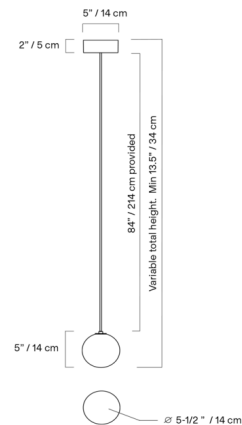

Shown in burgundy / opal

Specifications

COLOR	Opal
BODY FINISH	Burgundy
WATTAGE	4.5W
DIMMER	Low Voltage Electronic
DIMENSIONS	5.51"W x 5.51"H
BULB INCLUDED	1 x JCD/G9/4.5W/120V LED
COUNTRY OF ORIGIN	Canada

Technical Information

COLOR RENDERING	90 CRI
LAMP COLOR	2700K
LUMENS/WATT	70.89
LUMINOUS FLUX	319 lumens

CLICK TO VIEW PRODUCT

Notes: