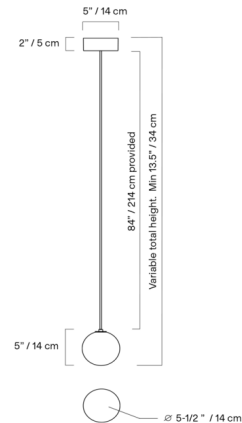

Shown in burgundy / opal

Specifications

COLOR	Opal
BODY FINISH	Burgundy
WATTAGE	4.5W
DIMMER	Low Voltage Electronic
DIMENSIONS	5.51"W x 5.51"H
BULB INCLUDED	1 x JCD/G9/4.5W/120V LED
COUNTRY OF ORIGIN	Canada

Technical Information

COLOR RENDERING	90 CRI
LAMP COLOR	2700K
LUMENS/WATT	70.89
LUMINOUS FLUX	319 lumens

CLICK TO VIEW PRODUCT

Notes: