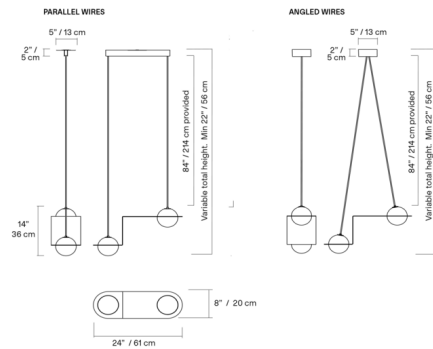

CLICK TO VIEW PRODUCT

Notes: