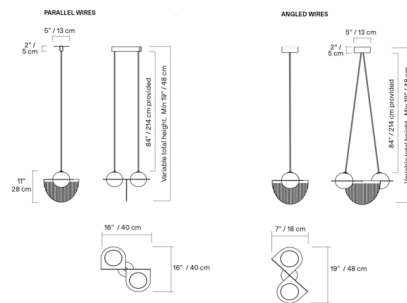

CLICK TO VIEW PRODUCT