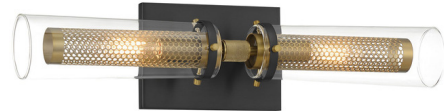

## Emmerham Bathroom Vanity Light By Minka Lavery

### Description

The Emmerham Bathroom Vanity Light features a pair of cylindrical glass shades supported on a rectangular backplate. The glass shades surround perforated cylinders that house the bulbs and give the fixture a vintage, industrial appearance.

Shown in coal / soft brass / clear

### Specifications

COLOR	Clear
BODY FINISH	Coal / Soft Brass
WATTAGE	18W
DIMMER	Standard 120V
DIMENSIONS	20.25"W x 5"H x 5"D
BULB NOT INCLUDED	2 x T8/Candelabra (E12)/9W/120V LED

CLICK TO VIEW PRODUCT

Notes: