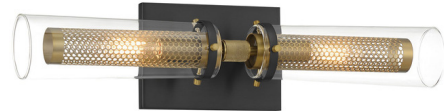

Lightology

lightology.com
866-954-4489
07-07-26

Project: _____

Company: _____

Location: _____ Fixture Type: _____

SPEC #: **MKL1417805**

Approved On: _____ Approved By: _____

Emmerham Bathroom Vanity Light By Minka Lavery

Description

The Emmerham Bathroom Vanity Light features a pair of cylindrical glass shades supported on a rectangular backplate. The glass shades surround perforated cylinders that house the bulbs and give the fixture a vintage, industrial appearance.

Shown in coal / soft brass / clear

Specifications

COLOR Clear
BODY FINISH Coal / Soft Brass
WATTAGE 18W
DIMMER Standard 120V
DIMENSIONS 20.25"W x 5"H x 5"D
BULB NOT INCLUDED 2 x T8/Candelabra (E12)/9W/120V LED