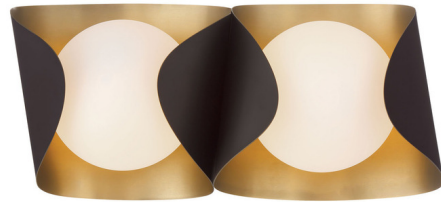

Lightology

lightology.com
866-954-4489
07-02-26

Project: _____

Company: _____

Location: _____ Fixture Type: _____

SPEC #: **MKL1417943**

Approved On: _____ Approved By: _____

Flare Bathroom Vanity Light By Minka Lavery

Description

The Flare Bathroom Vanity Light offers a sleek contemporary take on a classic mid-century design. This collection relies on curved shades to form simple, eye-catching silhouettes whilst the etched opal glass on the inside gives off a soft, diffused light.

Specifications

COLOR Etched Opal
BODY FINISH Legacy Brass / Dark Bronze
WATTAGE 18W
DIMMER Standard 120V
DIMENSIONS 16.25"W x 8"H x 7"D
BULB NOT INCLUDED 2 x T8/Candelabra (E12)/9W/120V LED

Notes:

Shown in legacy brass / dark bronze / etched opal