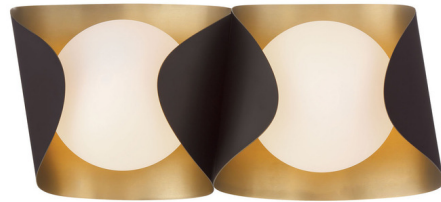

## Flare Bathroom Vanity Light By Minka Lavery

### Description

The Flare Bathroom Vanity Light offers a sleek contemporary take on a classic mid-century design. This collection relies on curved shades to form simple, eye-catching silhouettes whilst the etched opal glass on the inside gives off a soft, diffused light.

Shown in legacy brass / dark bronze / etched opal

### Specifications

COLOR . . . . . Etched Opal  
BODY FINISH . . . . . Legacy Brass / Dark Bronze  
WATTAGE . . . . . 18W  
DIMMER . . . . . Standard 120V  
DIMENSIONS . . . . . 16.25"W x 8"H x 7"D  
BULB NOT INCLUDED . . . . . 2 x T8/Candelabra (E12)/9W/120V LED