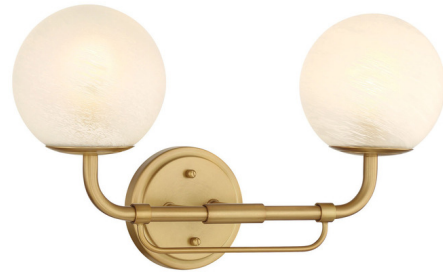

Lightology

lightology.com
866-954-4489
07-04-26

Project: _____

Company: _____

Location: _____ Fixture Type: _____

SPEC #: **MKL1417956**

Approved On: _____ Approved By: _____

Whitehall Bathroom Vanity Light By Minka Lavery

Description

This Whitehall Bathroom Vanity Light blends vintage charm with modern elegance, featuring curved arms and delicate etched alabaster glass globes.

Shown in legacy brass / alabaster

Specifications

COLOR Alabaster
BODY FINISH Legacy Brass
WATTAGE 18W
DIMMER Standard 120V
DIMENSIONS 18"W x 10.5"H x 7.5"D
BULB NOT INCLUDED 2 x B10/Candelabra (E12)/9W/120V LED

CLICK TO VIEW PRODUCT

Notes: