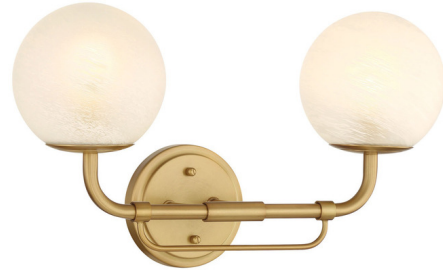

# Lightology

lightology.com  
866-954-4489  
04-26-26

Project: \_\_\_\_\_

Company: \_\_\_\_\_

Location: \_\_\_\_\_ Fixture Type: \_\_\_\_\_

SPEC #: **MKL1417956**

Approved On: \_\_\_\_\_ Approved By: \_\_\_\_\_

## Whitehall Bathroom Vanity Light By Minka Lavery

### Description

This Whitehall Bathroom Vanity Light blends vintage charm with modern elegance, featuring curved arms and delicate etched alabaster glass globes.

Shown in legacy brass / alabaster

### Specifications

COLOR . . . . . Alabaster  
BODY FINISH . . . . . Legacy Brass  
WATTAGE . . . . . 18W  
DIMMER . . . . . Standard 120V  
DIMENSIONS . . . . . 18"W x 10.5"H x 7.5"D  
BULB NOT INCLUDED . . . . . 2 x B10/Candelabra (E12)/9W/120V LED