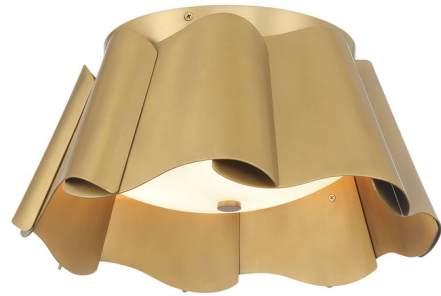

Lightology

lightology.com
866-954-4489
06-16-26

Project: _____

Company: _____

Location: _____ Fixture Type: _____

SPEC #: **MKL1418014**

Approved On: _____ Approved By: _____

Waveform Ceiling Light

By Minka Lavery

Description

The Waveform Ceiling Light offers a chic inspired look that features a wavy drum shade and etched seeded glass to bring stunning ambiance to any room.

Shown in legacy brass / etched glass

Specifications

COLOR	Etched Glass
BODY FINISH	Legacy Brass
WATTAGE	18W
DIMMER	Standard 120V
DIMENSIONS	14"W x 6.75"H
BULB NOT INCLUDED	3 x T8/Candelabra (E12)/6W/120V LED

CLICK TO VIEW PRODUCT

Notes: