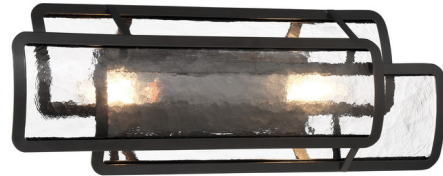

Lightology

lightology.com
866-954-4489
06-18-26

Project: _____

Company: _____

Location: _____ Fixture Type: _____

SPEC #: **MKL1418074**

Approved On: _____ Approved By: _____

Bella Collina Bathroom Vanity Light By Minka Lavery

Description

Timeless elegance meets contemporary design with the Bella Collina Bathroom Vanity Light. Mirrored quality flowed glass combines with hand applied silica material to give the form a rock effect.

Shown in coal / clear

Specifications

COLOR Clear
BODY FINISH Coal
WATTAGE 18W
DIMMER Standard 120V
DIMENSIONS 24"W x 8"H x 5.5"D
BULB NOT INCLUDED 2 x B10/Candelabra (E12)/9W/120V LED

CLICK TO VIEW PRODUCT