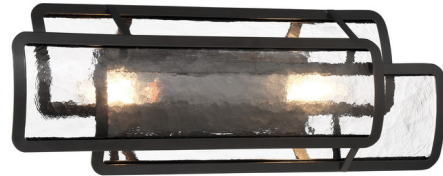

Lightology

lightology.com
866-954-4489
04-26-26

Project: _____

Company: _____

Location: _____ Fixture Type: _____

SPEC #: **MKL1418074**

Approved On: _____ Approved By: _____

Bella Collina Bathroom Vanity Light By Minka Lavery

Description

Timeless elegance meets contemporary design with the Bella Collina Bathroom Vanity Light. Mirrored quality flowed glass combines with hand applied silica material to give the form a rock effect.

Shown in coal / clear

Specifications

COLOR Clear
BODY FINISH Coal
WATTAGE 18W
DIMMER Standard 120V
DIMENSIONS 24"W x 8"H x 5.5"D
BULB NOT INCLUDED 2 x B10/Candelabra (E12)/9W/120V LED

CLICK TO VIEW PRODUCT