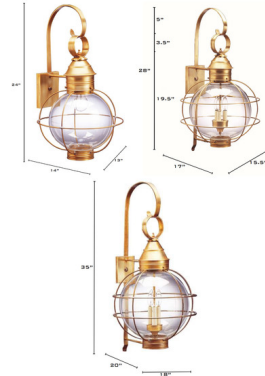

## Round Onion Outdoor Wall Light By Northeast Lantern

### Description

The Round Onion Outdoor Wall Light brings a modern update to the traditional onion style for your exterior space. The handblown circular glass globe is hugged by a double barreled cage, and casts warm shadows across your area.

Shown in antique brass / clear

### Specifications

COLOR	Clear
BODY FINISH	Antique Brass
WATTAGE	12W
DIMMER	Standard 120V
DIMENSIONS	13"W x 24"H x 14"D
BULB NOT INCLUDED	1 x A19/Medium (E26)/12W/120V LED

CLICK TO VIEW PRODUCT

Notes: