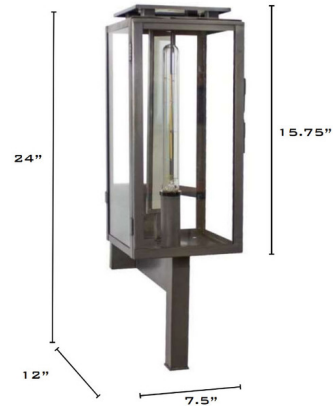

## Downtown 1147 Outdoor Wall Light By Northeast Lantern

### Description

The Downtown 1147 Outdoor Wall Light brings a modern, versatile look to your exterior space. The sleek, straight lines are softened by glass panels that enclose the fixture and cast warm shadows across your area. Note: Dark Antique Brass is not available with Clear/Mirror glass.

Shown in dark brass / clear

### Specifications

COLOR	Clear
BODY FINISH	Dark Brass
WATTAGE	12W
DIMMER	Standard 120V
DIMENSIONS	7.5"W x 24"H x 12"D
BULB NOT INCLUDED	1 x T10/Medium (E26)/12W/120V LED
OTHER BULB OPTIONS	T10/Medium (E26)/75W/120V Incandescent