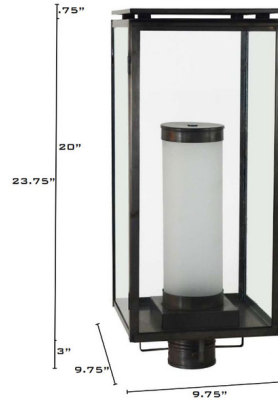

Lightology

lightology.com
866-954-4489
04-22-26

Project: _____

Company: _____

Location: _____ Fixture Type: _____

SPEC #: **NEA1418392**

Approved On: _____ Approved By: _____

Downtown 11653 Outdoor Post Light By Northeast Lantern

Description

The Downtown 11653 Outdoor Post Light brings a modern, versatile look to your exterior space. The sleek, straight lines are softened by glass panels that enclose the fixture and cast warm shadows across your area. Standard 3 inch post is required, and sold separately below. The frosted inner cylinder takes a Medium base bulb. The clear options takes Candelabra base bulbs. Note: No Dark Antique Brass with Frost/Clear.

Shown in dark brass / clear

Specifications

COLOR	Clear
BODY FINISH	Dark Brass
WATTAGE	36W
DIMMER	Standard 120V
DIMENSIONS	9.75"W x 23.75"H
BULB NOT INCLUDED	4 x B10/Candelabra (E12)/9W/120V LED

CLICK TO VIEW PRODUCT