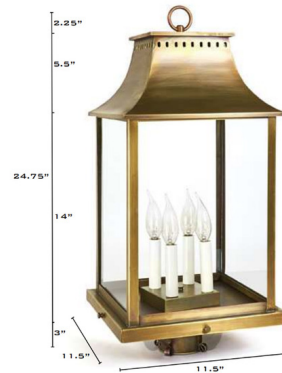

Lightology

lightology.com
866-954-4489
04-25-26

Project: _____

Company: _____

Location: _____ Fixture Type: _____

SPEC #: **NEA1418459**

Approved On: _____ Approved By: _____

Rockland Outdoor Post Light By Northeast Lantern

Description

The Rockland Outdoor Post Light brings a modernized look of the traditional lantern to your exterior space. The clean simple frame, with top detailing, holds glass panels that cast warm shadows across your area. Standard 3 inch post is required, and sold separately below. Note: The Verdis Gris finish varies with outdoor conditions and is not returnable.

Shown in antique brass / clear

Specifications

COLOR	Clear
BODY FINISH	Antique Brass
WATTAGE	36W
DIMMER	Standard 120V
DIMENSIONS	11.5"W x 24.75"H
BULB NOT INCLUDED	4 x B10/Candelabra (E12)/9W/120V LED
OTHER BULB OPTIONS	B10/Candelabra (E12)/60W/120V Incandescent