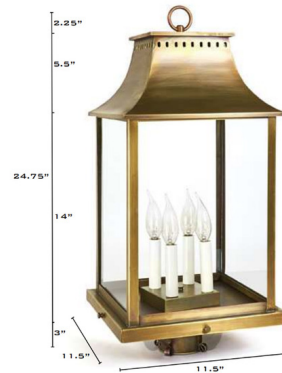

Lightology

lightology.com
866-954-4489
07-11-26

Project: _____

Company: _____

Location: _____ Fixture Type: _____

SPEC #: **NEA1418459**

Approved On: _____ Approved By: _____

Rockland Outdoor Post Light By Northeast Lantern

Description

The Rockland Outdoor Post Light brings a modernized look of the traditional lantern to your exterior space. The clean simple frame, with top detailing, holds glass panels that cast warm shadows across your area. Standard 3 inch post is required, and sold separately below. Note: The Verdis Gris finish varies with outdoor conditions and is not returnable.

Shown in antique brass / clear

Specifications

COLOR	Clear
BODY FINISH	Antique Brass
WATTAGE	36W
DIMMER	Standard 120V
DIMENSIONS	11.5"W x 24.75"H
BULB NOT INCLUDED	4 x B10/Candelabra (E12)/9W/120V LED
OTHER BULB OPTIONS	B10/Candelabra (E12)/60W/120V Incandescent