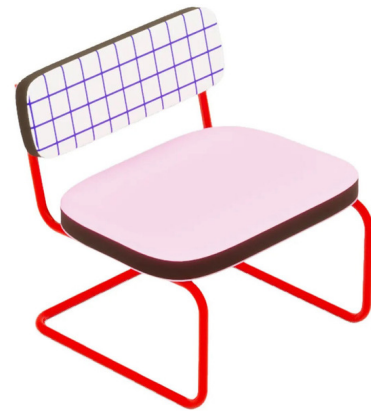

Lightology

lightology.com
866-954-4489
07-02-26

Project: _____

Company: _____

Location: _____ Fixture Type: _____

SPEC #: **SEL1418478**

Approved On: _____ Approved By: _____

Super Lounge Chair

By Seletti

Description

The Super Lounge Chair pays homage to the radical style of 1960s and 70s Italian design with bold patterns and vibrant colors. The cantilever metal frame is paired with a rectangular seat and back for a timeless silhouette. Assembly required.

Shown in red / blue grid

Specifications

COLOR Blue Grid
BODY FINISH Red
WATTAGE N/A
DIMMER N/A
DIMENSIONS 22.24"W x 27.76"H x 16.14"D
BULB N/A

Technical Information

PRODUCT DIMENSIONS Seat Height: 15"

CLICK TO VIEW PRODUCT