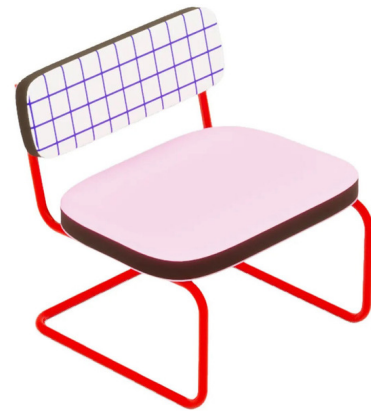

## Super Lounge Chair

By Seletti

### Description

The Super Lounge Chair pays homage to the radical style of 1960s and 70s Italian design with bold patterns and vibrant colors. The cantilever metal frame is paired with a rectangular seat and back for a timeless silhouette. Assembly required.

Shown in red / blue grid

### Specifications

COLOR . . . . . Blue Grid  
BODY FINISH . . . . . Red  
WATTAGE . . . . . N/A  
DIMMER . . . . . N/A  
DIMENSIONS . . . . . 22.24"W x 27.76"H x 16.14"D  
BULB . . . . . N/A