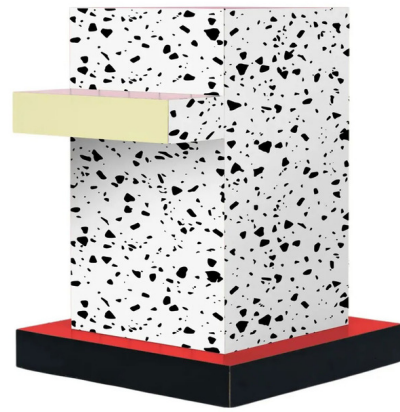

## Super Side Table By Seletti

### Description

The Super Side Table pays homage to the radical style of 1960s and 70s Italian design with bold patterns and vibrant colors. The rectangular table rises from a square pedestal base, and a narrow rectangular shelf protrudes from one side for additional surface area. The Super Side Table's geometric silhouette will make a strong statement in any interior.