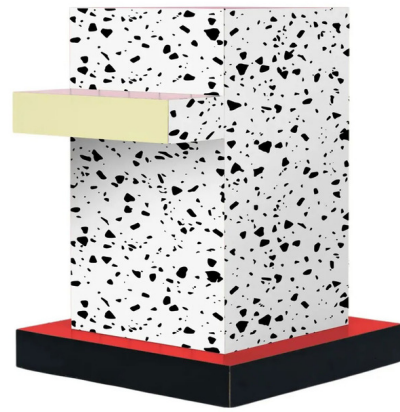

Lightology

lightology.com
866-954-4489
07-06-26

Project: _____

Company: _____

Location: _____ Fixture Type: _____

SPEC #: **SEL1418482**

Approved On: _____ Approved By: _____

Super Side Table By Seletti

Description

The Super Side Table pays homage to the radical style of 1960s and 70s Italian design with bold patterns and vibrant colors. The rectangular table rises from a square pedestal base, and a narrow rectangular shelf protrudes from one side for additional surface area. The Super Side Table's geometric silhouette will make a strong statement in any interior.

Shown in terrazzo

Specifications

COLOR	N/A
BODY FINISH	Terrazzo
WATTAGE	N/A
DIMMER	N/A
DIMENSIONS	16.54"W x 21.5"H x 16.65"D
BULB	N/A

CLICK TO VIEW PRODUCT

Notes: