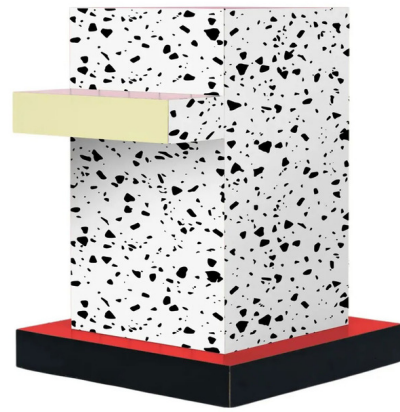

Lightology

lightology.com
866-954-4489
05-21-26

Project: _____

Company: _____

Location: _____ Fixture Type: _____

SPEC #: **SEL1418482**

Approved On: _____ Approved By: _____

Super Side Table By Seletti

Description

The Super Side Table pays homage to the radical style of 1960s and 70s Italian design with bold patterns and vibrant colors. The rectangular table rises from a square pedestal base, and a narrow rectangular shelf protrudes from one side for additional surface area. The Super Side Table's geometric silhouette will make a strong statement in any interior.

Shown in terrazzo

Specifications

COLOR	N/A
BODY FINISH	Terrazzo
WATTAGE	N/A
DIMMER	N/A
DIMENSIONS	16.54"W x 21.5"H x 16.65"D
BULB	N/A

CLICK TO VIEW PRODUCT

Notes: