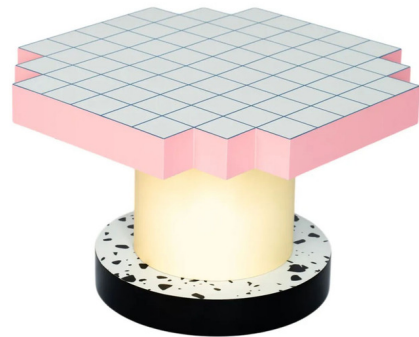

Lightology

lightology.com
866-954-4489
05-22-26

Project: _____

Company: _____

Location: _____ Fixture Type: _____

SPEC #: **SEL1418484**

Approved On: _____ Approved By: _____

Super Coffee Table By Seletti

Description

The Super Coffee Table pays homage to the radical style of 1960s and 70s Italian design with bold patterns and vibrant colors. The cross-shaped tabletop rises from a circular pedestal base for a geometric silhouette will make a strong statement in any interior.

Shown in blue grid

Specifications

COLOR	N/A
BODY FINISH	Blue Grid
WATTAGE	N/A
DIMMER	N/A
DIMENSIONS	21.26"W x 14.17"H x 21.26"D
BULB	N/A

CLICK TO VIEW PRODUCT

Notes: