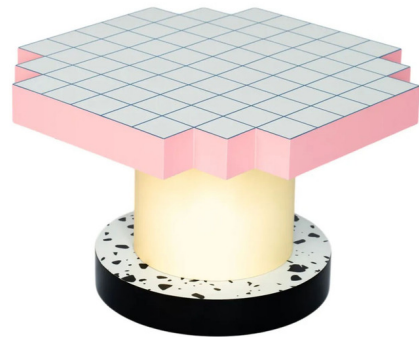

Lightology

lightology.com
866-954-4489
04-06-26

Project: _____

Company: _____

Location: _____ Fixture Type: _____

SPEC #: **SEL1418484**

Approved On: _____ Approved By: _____

Super Coffee Table

By Seletti

Description

The Super Coffee Table pays homage to the radical style of 1960s and 70s Italian design with bold patterns and vibrant colors. The cross-shaped tabletop rises from a circular pedestal base for a geometric silhouette will make a strong statement in any interior.

Shown in blue grid

Specifications

COLOR	N/A
BODY FINISH	Blue Grid
WATTAGE	N/A
DIMMER	N/A
DIMENSIONS	21.26"W x 14.17"H x 21.26"D
BULB	N/A

CLICK TO VIEW PRODUCT

Notes: