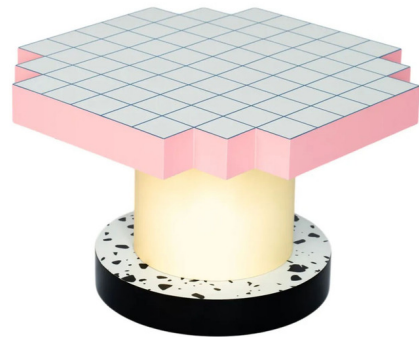

## Super Coffee Table

By Seletti

### Description

The Super Coffee Table pays homage to the radical style of 1960s and 70s Italian design with bold patterns and vibrant colors. The cross-shaped tabletop rises from a circular pedestal base for a geometric silhouette will make a strong statement in any interior.

Shown in blue grid

### Specifications

COLOR	N/A
BODY FINISH	Blue Grid
WATTAGE	N/A
DIMMER	N/A
DIMENSIONS	21.26"W x 14.17"H x 21.26"D
BULB	N/A

CLICK TO VIEW PRODUCT

Notes: