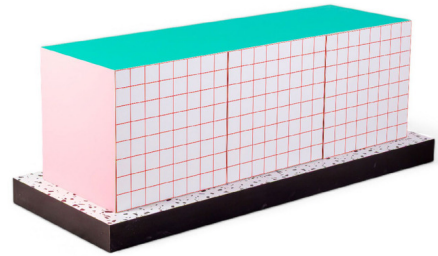

Description

The Super Cabinet pays homage to the radical style of 1960s and 70s Italian design with bold patterns and vibrant colors. The rectangular cabinet is supported by a wide rectangular foot for a geometric look with a strong presence. The doors on the front of the sideboard are finished with a red and white grid pattern while the back, sides, and legs are solid colors for an eye-catching look that will be the visual centerpiece of any space.

Shown in red grid

Specifications

COLOR	N/A
BODY FINISH	Red Grid
WATTAGE	N/A
DIMMER	N/A
DIMENSIONS	63.39"W x 22.95"H x 24.41"D
BULB	N/A

CLICK TO VIEW PRODUCT

Notes: