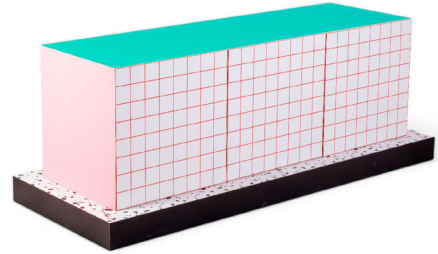

Description

The Super Cabinet pays homage to the radical style of 1960s and 70s Italian design with bold patterns and vibrant colors. The rectangular cabinet is supported by a wide rectangular foot for a geometric look with a strong presence. The doors on the front of the sideboard are finished with a red and white grid pattern while the back, sides, and legs are solid colors for an eye-catching look that will be the visual centerpiece of any space.

Shown in red grid

Specifications

COLOR	N/A
BODY FINISH	Red Grid
WATTAGE	N/A
DIMMER	N/A
DIMENSIONS	63.39"W x 22.95"H x 24.41"D
BULB	N/A

CLICK TO VIEW PRODUCT

Notes: