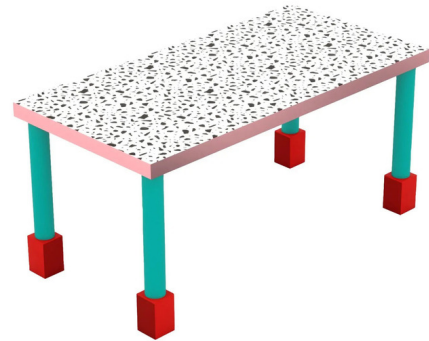

By Seletti

Description

The Super Table pays homage to the radical style of 1960s and 70s Italian design with bold patterns and vibrant colors. The rectangular tabletop is supported by cylindrical legs with square feet for a playful, geometric look. An eye-catching pattern on the tabletop ensures that the Super Table will be the visual focal point of any dining area. Assembly required.

Shown in terrazzo

Specifications

COLOR	N/A
BODY FINISH	Terrazzo
WATTAGE	N/A
DIMMER	N/A
DIMENSIONS	61.54"W x 29.13"H x 30.83"D
BULB	N/A

CLICK TO VIEW PRODUCT

Notes: