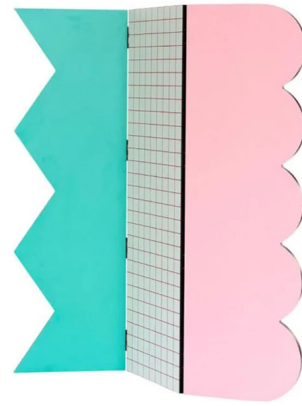

By Seletti

Description

The Super Folding Screen pays homage to the radical style of 1960s and 70s Italian design with bold patterns and vibrant colors. The screen consists of three panels, each with a different shape and color for a playful, geometric. Use the screen to create partitions within a large room for added privacy.

Shown in red grid

Specifications

COLOR	N/A
BODY FINISH	Red Grid
WATTAGE	N/A
DIMMER	N/A
DIMENSIONS	60.24"W x 68.62"H x 1.18"D
BULB	N/A

CLICK TO VIEW PRODUCT

Notes: