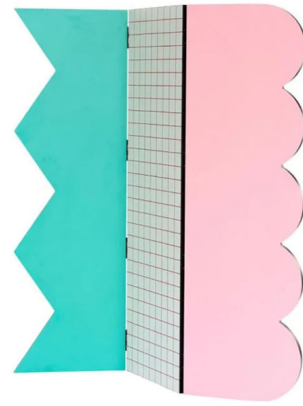

By Seletti

Description

The Super Folding Screen pays homage to the radical style of 1960s and 70s Italian design with bold patterns and vibrant colors. The screen consists of three panels, each with a different shape and color for a playful, geometric. Use the screen to create partitions within a large room for added privacy.

Shown in red grid

Specifications

COLOR	N/A
BODY FINISH	Red Grid
WATTAGE	N/A
DIMMER	N/A
DIMENSIONS	60.24"W x 68.62"H x 1.18"D
BULB	N/A

CLICK TO VIEW PRODUCT

Notes: