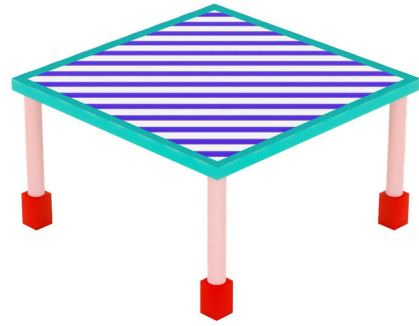

Lightology

lightology.com
866-954-4489
04-22-26

Project: _____

Company: _____

Location: _____ Fixture Type: _____

SPEC #: **SEL1418499**

Approved On: _____ Approved By: _____

Super Square Table

By Seletti

Description

The Super Square Table pays homage to the radical style of 1960s and 70s Italian design with bold patterns and vibrant colors. The square tabletop is supported by cylindrical legs with square feet for a playful, geometric look. An eye-catching pattern on the tabletop ensures that the Super Table will be the visual focal point of any dining area. Assembly required.

Shown in blue stripes

Specifications

COLOR	N/A
BODY FINISH	Blue Stripes
WATTAGE	N/A
DIMMER	N/A
DIMENSIONS	53.54"W x 29.13"H x 53.54"D
BULB	N/A

CLICK TO VIEW PRODUCT

Notes: