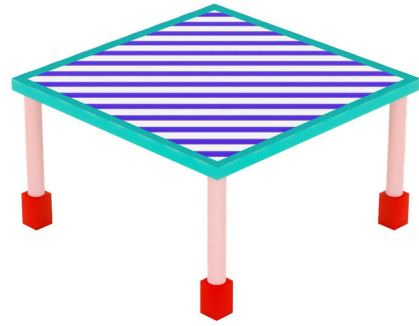

Lightology

lightology.com
866-954-4489
07-02-26

Project: _____

Company: _____

Location: _____ Fixture Type: _____

SPEC #: **SEL1418499**

Approved On: _____ Approved By: _____

Super Square Table

By Seletti

Description

The Super Square Table pays homage to the radical style of 1960s and 70s Italian design with bold patterns and vibrant colors. The square tabletop is supported by cylindrical legs with square feet for a playful, geometric look. An eye-catching pattern on the tabletop ensures that the Super Table will be the visual focal point of any dining area. Assembly required.

Shown in blue stripes

Specifications

COLOR	N/A
BODY FINISH	Blue Stripes
WATTAGE	N/A
DIMMER	N/A
DIMENSIONS	53.54"W x 29.13"H x 53.54"D
BULB	N/A

CLICK TO VIEW PRODUCT

Notes: