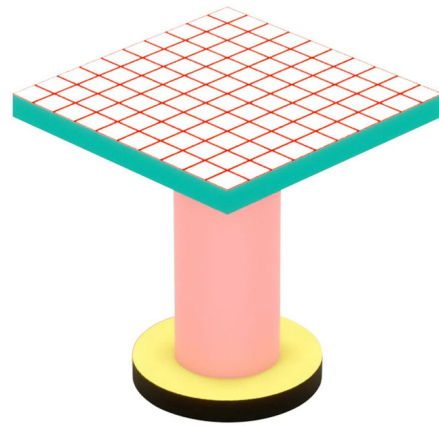

By Seletti

Description

The Super Lounge Table pays homage to the radical style of 1960s and 70s Italian design with bold patterns and vibrant colors. The square tabletop is supported by a cylindrical base with a round foot for a playful, geometric look. An eye-catching pattern on the tabletop ensures that the Super Table will be the visual focal point of any dining area.

Shown in red grid

Specifications

COLOR	N/A
BODY FINISH	Red Grid
WATTAGE	N/A
DIMMER	N/A
DIMENSIONS	27.56"W x 29.13"H x 27.56"D
BULB	N/A

CLICK TO VIEW PRODUCT

Notes: