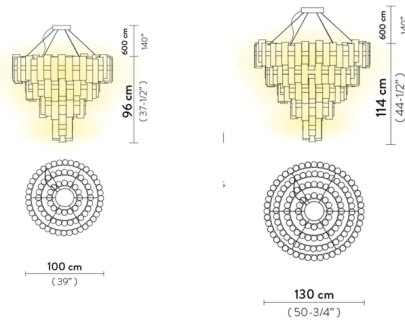

CLICK TO VIEW PRODUCT

Notes: