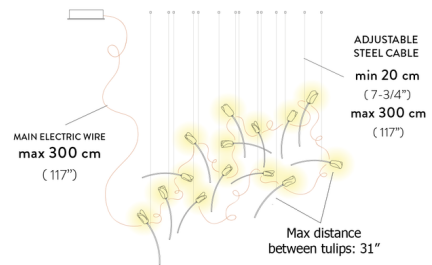

Description

The Tulip Freestanding Multi-Light Pendant is an elegant collection of hand-molded floating blossoms. It features almost invisible cables that suspend the flower, which bloom from curved Brushed Brass stems. Each tulip is connected to the next through a series of intricately woven copper wires conducting low-voltage electricity. The tulip pendants can be arranged as desired at various heights to best suit the space.

Shown in brass / prisma

Specifications

COLOR	Prisma
BODY FINISH	Brass
WATTAGE	44.8W
DIMMER	0-10V
DIMENSIONS	11.81"W x 15.5"H x 3.5"D
INTEGRATED LED MODULE	14 x LED/3.2W/120-230V LED

Technical Information

COLOR RENDERING	90 CRI
LAMP COLOR	3000K
LUMENS/WATT	1,968.75
LUMINOUS FLUX	6300 lumens

CLICK TO VIEW PRODUCT

Notes: