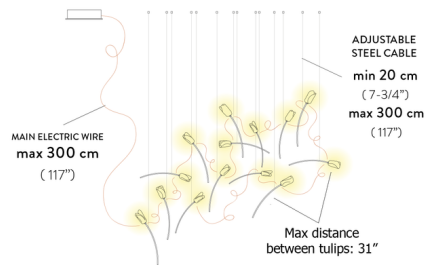

Description

The Tulip Freestanding Multi-Light Pendant is an elegant collection of hand-molded floating blossoms. It features almost invisible cables that suspend the flower, which bloom from curved Brushed Brass stems. Each tulip is connected to the next through a series of intricately woven copper wires conducting low-voltage electricity. The tulip pendants can be arranged as desired at various heights to best suit the space.

Shown in brass / prisma

Specifications

COLOR	Prisma
BODY FINISH	Brass
WATTAGE	44.8W
DIMMER	0-10V
DIMENSIONS	11.81"W x 15.5"H x 3.5"D
INTEGRATED LED MODULE	14 x LED/3.2W/120-230V LED

Technical Information

COLOR RENDERING	90 CRI
LAMP COLOR	3000K
LUMENS/WATT	1,968.75
LUMINOUS FLUX	6300 lumens

CLICK TO VIEW PRODUCT

Notes: