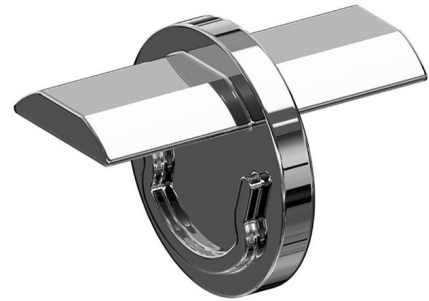

Lightology

lightology.com
866-954-4489
05-24-26

Project: _____

Company: _____

Location: _____ Fixture Type: _____

SPEC #: **SON1418557**

Approved On: _____ Approved By: _____

Fino Coupler Kit By Sonneman

Description

The Fino Coupler Kit is an accessory for the Fino Linear Pendant by Sonneman. The coupler allows multiple pendants to be connected side-by-side when they are installed linearly.

Shown in polished chrome

Specifications

COLOR	N/A
BODY FINISH	Polished Chrome
WATTAGE	N/A
DIMMER	N/A
DIMENSIONS	1.2"L x 0.87"W x 0.87"H
BULB	N/A

CLICK TO VIEW PRODUCT

Notes: