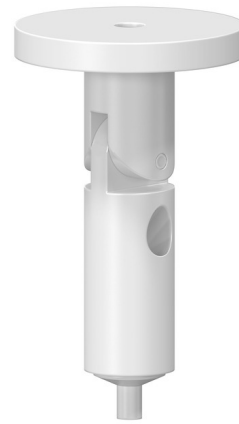

Lightology

lightology.com
866-954-4489
05-22-26

Project: _____

Company: _____

Location: _____ Fixture Type: _____

SPEC #: **SON1418562**

Approved On: _____ Approved By: _____

Sloped Ceiling Cable Gripper

By Sonneman

Description

The Sloped Ceiling Cable Gripper is an optional accessory for sloped ceiling compatible pendants by Sonneman. This hinged cable grip is used to affix the suspension cable to a sloped ceiling.

Shown in satin white

Specifications

COLOR	N/A
BODY FINISH	Satin White
WATTAGE	N/A
DIMMER	N/A
DIMENSIONS	1.5"W x 2.63"H
BULB	N/A

CLICK TO VIEW PRODUCT

Notes: