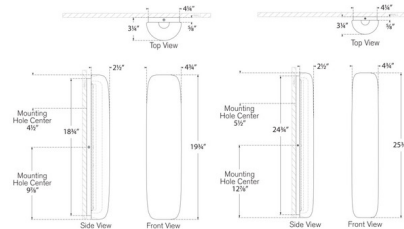

By Visual Comfort Signature

Description

The Formosa Wall Sconce brings a natural simplicity to your interior space. The clean frame holds a curved Alabaster diffuser that casts warm shadows across your room. Alabaster is a natural stone, variations in color and texture are expected.

Shown in bronze / alabaster

Specifications

COLOR Alabaster
 BODY FINISH Bronze
 WATTAGE 10W
 DIMMER Low Voltage Electronic
 DIMENSIONS 4.75"W x 19.75"H x 3.25"D
 INTEGRATED LED MODULE 1 x LED/10W/120V LED