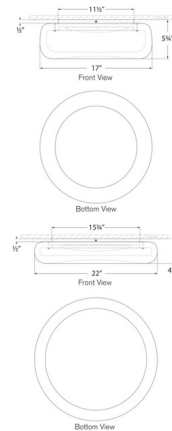

Shown in polished nickel / alabaster