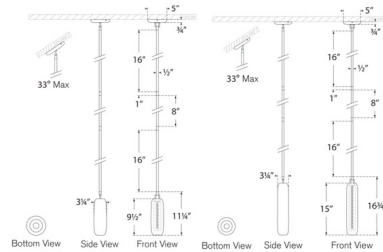

Lightology

lightology.com
866-954-4489
04-25-26

Project: _____

Company: _____

Location: _____ Fixture Type: _____

SPEC #: **VCG1418581**

Approved On: _____ Approved By: _____

Formosa Pendant

By Visual Comfort Signature

Description

The Formosa Pendant brings a natural simplicity to your interior space. The clean frame holds a curved Alabaster diffuser that casts warm shadows across your room. Alabaster is a natural stone, variations in color and texture are expected. Note: Custom Overall Heights are available. For quotes, please contact our sales team.

Specifications

COLOR . . . . . Alabaster
BODY FINISH . . . . . Bronze
WATTAGE 10W
DIMMER . . . . . Low Voltage Electronic
DIMENSIONS . . . . . 3.25"W x 11.25"H
INTEGRATED LED MODULE . . . . . 1 x LED/10W/120V LED

Technical Information

PRODUCT DIMENSIONS . . . . . Downrods: One 8" and Two 16" Included
LAMP COLOR 2700K
LUMENS/WATT 140.00
LUMINOUS FLUX . . . . . 1400 lumens

Shown in bronze / alabaster

CLICK TO VIEW PRODUCT

Notes: