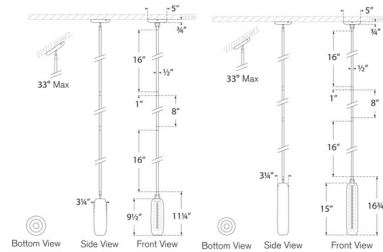

### Specifications

COLOR . . . . . Alabaster  
 BODY FINISH . . . . . Bronze  
 WATTAGE . . . . . 10W  
 DIMMER . . . . . Low Voltage Electronic  
 DIMENSIONS . . . . . 3.25"W x 11.25"H  
 INTEGRATED LED MODULE . . . . . 1 x LED/10W/120V LED

### Technical Information

PRODUCT DIMENSIONS . . . . . Downrods: One 8" and Two 16" Included  
 LAMP COLOR . . . . . 2700K  
 LUMENS/WATT . . . . . 140.00  
 LUMINOUS FLUX . . . . . 1400 lumens

Shown in bronze / alabaster