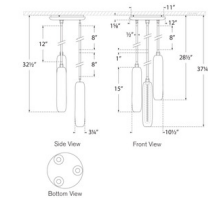

Shown in antique burnished brass / alabaster

Specifications

COLOR Alabaster
 BODY FINISH Antique Burnished Brass
 WATTAGE 35W
 DIMMER Low Voltage Electronic
 DIMENSIONS 10.5"W x 15"H
 INTEGRATED LED MODULE 3 x LED/1.66W/120V LED

Technical Information

PRODUCT DIMENSIONS: Two 8" and One 12" for each Individual Pendant Included
 LAMP COLOR 2700K
 LUMENS/WATT 420.24
 LUMINOUS FLUX 4900 lumens

CLICK TO VIEW PRODUCT

Notes: