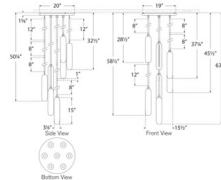

Shown in antique burnished brass / alabaster

Specifications

COLOR Alabaster
 BODY FINISH Antique Burnished Brass
 WATTAGE 35W
 DIMMER Low Voltage Electronic
 DIMENSIONS 10.5"W x 15"H
 INTEGRATED LED MODULE 3 x LED/1.66W/120V LED

Technical Information

PRODUCT DIMENSIONS: Two 8" and One 12" for each Individual Pendant Included
 LAMP COLOR 2700K
 LUMENS/WATT 420.24
 LUMINOUS FLUX 4900 lumens

CLICK TO VIEW PRODUCT

Notes: