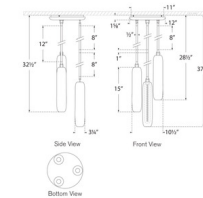

### Specifications

COLOR . . . . . Alabaster  
 BODY FINISH . . . . . Antique Burnished Brass  
 WATTAGE . . . . . 35W  
 DIMMER . . . . . Low Voltage Electronic  
 DIMENSIONS . . . . . 10.5"W x 15"H  
 INTEGRATED LED MODULE . . . . . 3 x LED/1.66W/120V LED

### Technical Information

PRODUCT DIMENSIONS: Two 8" and One 12" for each Individual Pendant Included  
 LAMP COLOR . . . . . 2700K  
 LUMENS/WATT . . . . . 420.24  
 LUMINOUS FLUX . . . . . 4900 lumens