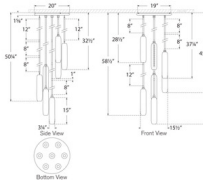

### Specifications

COLOR . . . . . Alabaster  
 BODY FINISH . . . . . Antique Burnished Brass  
 WATTAGE . . . . . 35W  
 DIMMER . . . . . Low Voltage Electronic  
 DIMENSIONS . . . . . 10.5"W x 15"H  
 INTEGRATED LED MODULE . . . . . 3 x LED/1.66W/120V LED

### Technical Information

PRODUCT DIMENSIONS: Two 8" and One 12" for each Individual Pendant Included  
 LAMP COLOR . . . . . 2700K  
 LUMENS/WATT . . . . . 420.24  
 LUMINOUS FLUX . . . . . 4900 lumens