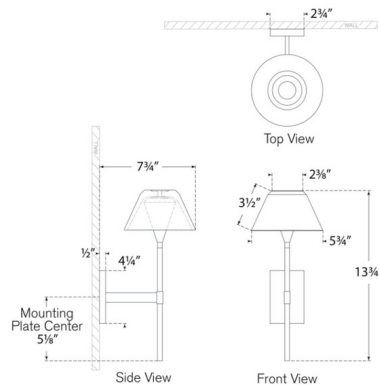

Shown in bronze / crystal

CLICK TO VIEW PRODUCT

Notes: