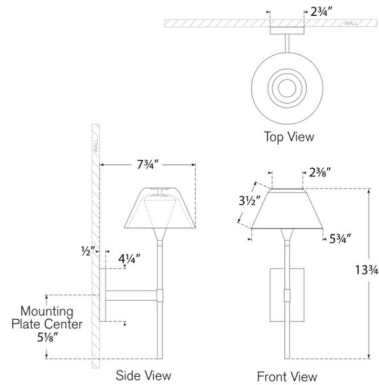

Shown in bronze / crystal

CLICK TO VIEW PRODUCT

Notes: