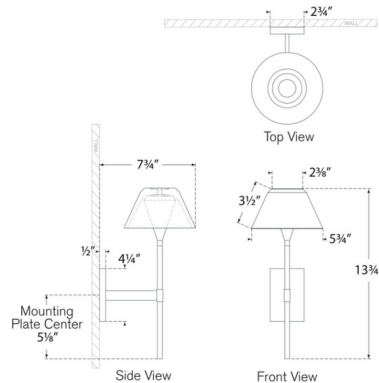

Shown in bronze / crystal

CLICK TO VIEW PRODUCT

Notes: