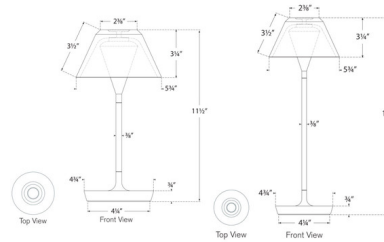

Shown in natural brass / crystal

Specifications

COLOR Crystal
BODY FINISH Natural Brass
WATTAGE 1W
DIMMER Included
DIMENSIONS 5.75"W x 11.5"H
INTEGRATED LED MODULE 1 x LED/1W/120V LED

Technical Information