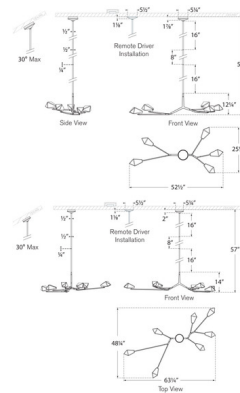

### Specifications

COLOR	Crystal
BODY FINISH	Bronze
WATTAGE	112W
DIMMER	Low Voltage Electronic
DIMENSIONS	63.25"W x 14"H x 48.25"D
INTEGRATED LED MODULE	7 x LED/16W/120V LED