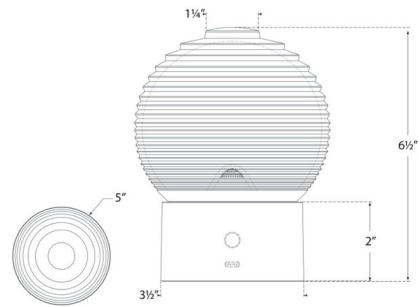

By Visual Comfort Signature

Description

The Circon Rechargeable Table Lamp brings a simplistic beauty to your interior space. The cylindrical frame holds a ribbed Crystal globe of Waterford Crystal that casts sparkling shadows across your area. Includes a USB-C to USB-A adapter. Touch dimmer is on the back of the base to adjust between high, medium, and low settings. Includes a USB-C to USB-A adapter and charging plug. For best results fully charge battery before use.

Shown in bronze / crystal

Specifications

COLOR	Crystal
BODY FINISH	Bronze
WATTAGE	1.5W
DIMMER	Included
DIMENSIONS	5"W x 6.5"H
INTEGRATED LED MODULE	1 x LED/1.5W/120V LED

Technical Information

LAMP COLOR	2700K
LUMENS/WATT	200.00
LUMINOUS FLUX	300 lumens