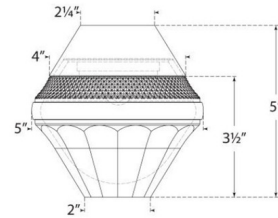

Lightology

lightology.com
866-954-4489
04-23-26

Project: _____

Company: _____

Location: _____ Fixture Type: _____

SPEC #: **VCG1418618**

Approved On: _____ Approved By: _____

Copper Coast Rechargeable Accent Lamp By Visual Comfort Signature

Description

The Copper Coast Rechargeable Accent Lamp adds a simple elegance to your space. The octahedron inspired shape holds beautiful design cut Waterford Crystal that casts sparkling shadows across your area. Includes a USB-C to USB-A adapter. Touch dimmer is on the top base to adjust between high, medium, and low settings. Includes a USB-C to USB-A adapter and charging plug. For best results fully charge battery before use.

Specifications

COLOR . . . . . Crystal
BODY FINISH . . . . . Polished Nickel
WATTAGE 1W
DIMMER . . . . . Included
DIMENSIONS . . . . . 5"W x 5"H
INTEGRATED LED MODULE . . . . . 1 x LED/1W/120V LED

Technical Information

LAMP COLOR 2700K
LUMENS/WATT 120.00
LUMINOUS FLUX . . . . . 120 lumens

Front View

CLICK TO VIEW PRODUCT

Notes: