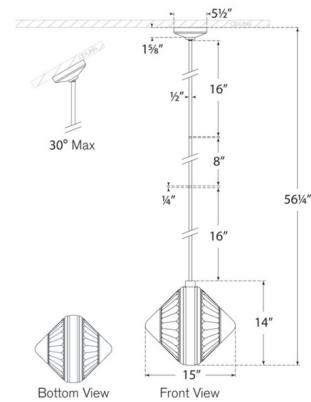

Shown in bronze / crystal

CLICK TO VIEW PRODUCT

Notes: