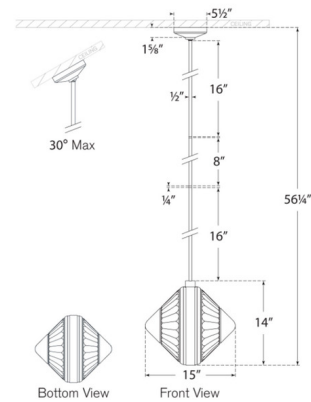

### Specifications

COLOR	Crystal
BODY FINISH	Bronze
WATTAGE	15W
DIMMER	Low Voltage Electronic
DIMENSIONS	15"W x 21.25"H
INTEGRATED LED MODULE	1 x LED/15W/120V LED

### Technical Information

PRODUCT DIMENSIONS	Downrods: One 8" and Two 16" Included
LAMP COLOR	2700K
LUMENS/WATT	120.00
LUMINOUS FLUX	1800 lumens

Shown in bronze / crystal

CLICK TO VIEW PRODUCT

Notes: