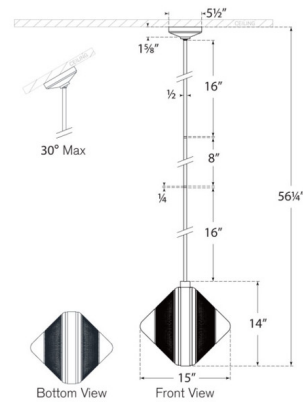

CLICK TO VIEW PRODUCT

Notes: