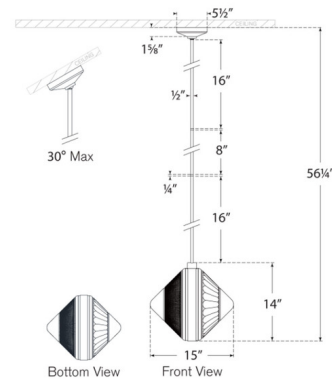

CLICK TO VIEW PRODUCT

Notes: