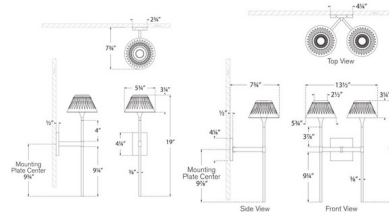

Shown in polished nickel / crystal

Specifications

COLOR	Crystal
BODY FINISH	Polished Nickel
WATTAGE	9W
DIMMER	Low Voltage Electronic
DIMENSIONS	5.75"W x 19"H x 7.75"D
INTEGRATED LED MODULE	1 x LED/9W/120V LED