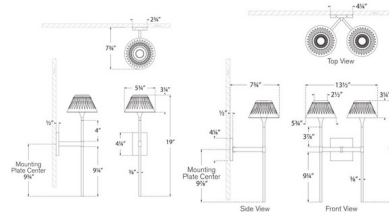

Description

The Blaze Tail Wall Sconce brings a simplistic elegance to your interior space. The minimalist frame is topped with beautifully cut Waterford Crystal shades that casts sparkling shadows across your room.

Shown in polished nickel / crystal

Specifications

COLOR	Crystal
BODY FINISH	Polished Nickel
WATTAGE	9W
DIMMER	Low Voltage Electronic
DIMENSIONS	5.75"W x 19"H x 7.75"D
INTEGRATED LED MODULE	1 x LED/9W/120V LED