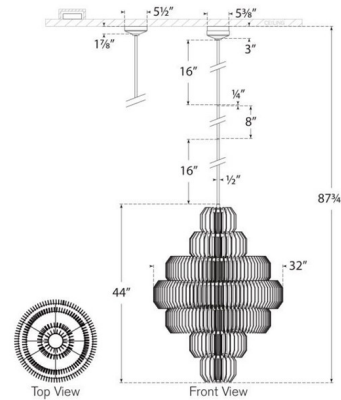

CLICK TO VIEW PRODUCT

Notes: _____