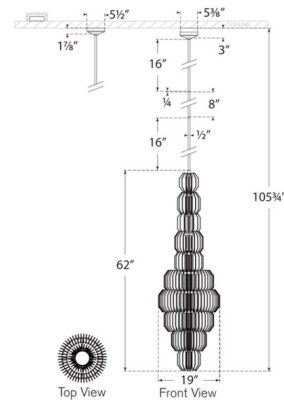

CLICK TO VIEW PRODUCT

Notes: