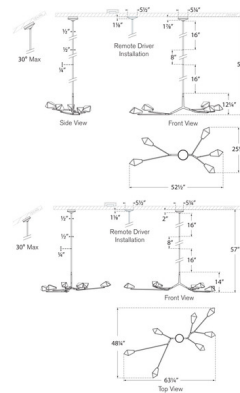

By Visual Comfort Signature

Description

The Carraig Chandelier brings a simple elegance to your interior space. The branch like arms hold organic Waterford Crystal nuggets that cast sparkling shadows across your room. Sloped ceiling to 30 degrees. Note: Custom Overall Heights are available. For quotes, please contact our sales team.

Shown in polished nickel / crystal

Specifications

COLOR Crystal
 BODY FINISH Polished Nickel
 WATTAGE 50W
 DIMMER Low Voltage Electronic
 DIMENSIONS 52.5"W x 12.25"H x 25.5"D
 INTEGRATED LED MODULE 5 x LED/10W/120V LED

Technical Information

PRODUCT DIMENSIONS Downrods: One 8" and Two 16" Included
 LAMP COLOR 2700K
 LUMENS/WATT 120.00
 LUMINOUS FLUX 1200 lumens

CLICK TO VIEW PRODUCT

Notes: