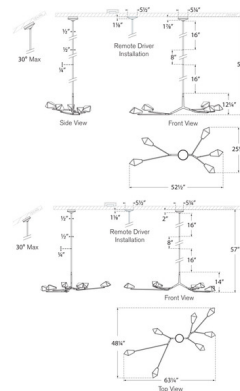

CLICK TO VIEW PRODUCT

Notes: