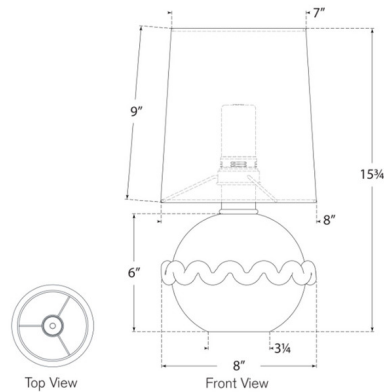

Shown in clear / linen

CLICK TO VIEW PRODUCT

Notes: