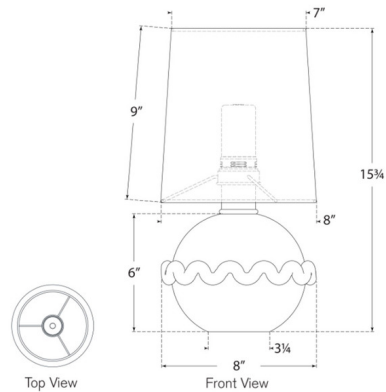

Shown in clear / linen

CLICK TO VIEW PRODUCT

Notes: