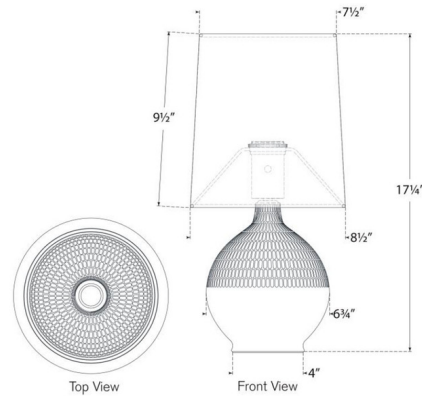

Lightology

lightology.com
866-954-4489
05-17-26

Project: _____
Company: _____
Location: _____ Fixture Type: _____
SPEC #: **VCG1418647**
Approved On: _____ Approved By: _____

Morava Table Lamp

By Visual Comfort Signature

Description

The Morava Table Lamp brings an ethereal beauty to your interior space. The hand carved ceramic body is topped with a slightly tapered round shade that casts warm shadows across your room. Dimmer switch is located on the lamp socket.

Shown in volcanic white / linen

Specifications

COLOR Linen
BODY FINISH Volcanic White
WATTAGE 5W
DIMMER Included
DIMENSIONS 8.5"W x 17.25"H
BULB NOT INCLUDED 1x A19/Medium (E26)/5W/120V LED

Technical Information

PRODUCT DIMENSIONS Cord: 96"

CLICK TO VIEW PRODUCT

Notes: