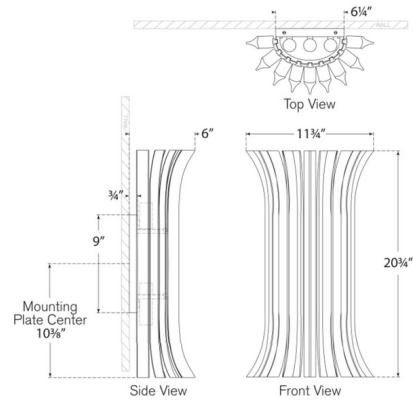

### Description

The Rhine Wall Sconce brings an elegant beauty to your interior space. The smooth frame holds crystal rods, curved on the ends, that cast warm shadows across your room.

Shown in hand-rubbed antique brass / crystal

### Specifications

COLOR	Crystal
BODY FINISH	Hand-Rubbed Antique Brass
WATTAGE	26W
DIMMER	Standard 120V
DIMENSIONS	11.75"W x 20.75"H x 6"D
BULB NOT INCLUDED	4 x B10/Candelabra (E12)/6.5W/120V LED

CLICK TO VIEW PRODUCT