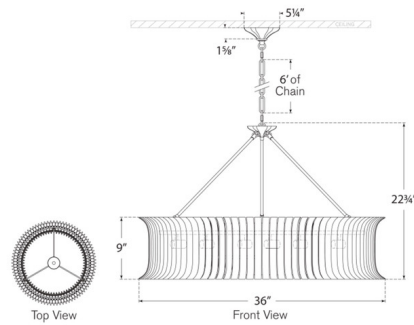

By Visual Comfort Signature

Description

The Rhine Chandelier brings an elegant beauty to your interior space. The circular frame holds crystal rods, curved on the ends, that cast warm shadows across your room. Note: Due to the weight of this fixture, additional ceiling support is required.

Shown in polished nickel / crystal

Specifications

COLOR Crystal
 BODY FINISH Polished Nickel
 WATTAGE 30W
 DIMMER Standard 120V
 DIMENSIONS 36"W x 22.75"H
 BULB NOT INCLUDED 12 x B10/Candelabra (E12)/2.5W/120V LED

Technical Information

PRODUCT DIMENSIONS Adjustable Chain Length: 72"

CLICK TO VIEW PRODUCT

Notes: