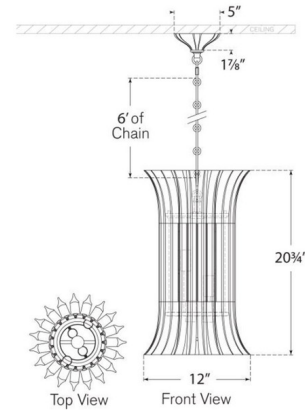

Description

The Rhine Pendant brings an elegant beauty to your interior space. The smooth frame holds crystal rods, curved on the ends, that cast warm shadows across your room.

Specifications

COLOR Crystal
BODY FINISH Polished Nickel
WATTAGE 26W
DIMMER Standard 120V
DIMENSIONS 12"W x 20.75"H
BULB NOT INCLUDED 4 x B10/Candelabra (E12)/6.5W/120V LED

Technical Information

PRODUCT DIMENSIONS Adjustable Chain Length: 72"

Shown in polished nickel / crystal

CLICK TO VIEW PRODUCT

Notes: